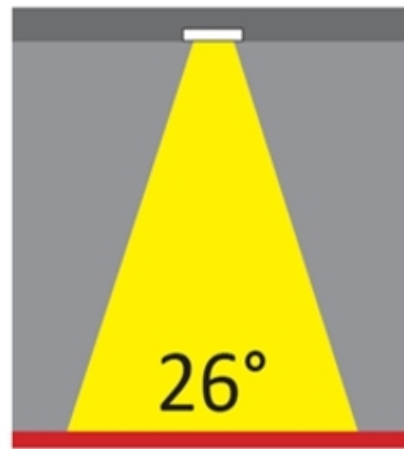

DIXIT RA8 RECESSED

A56061-

PROJECT	
TYPE	
SPECIFIER	
QUANTITY	
DATE	

RA 8 TL DIXIT LED 6.5W 550 lm				R:100%				I.Max:2958 Cd/Klm			
H[m]	D[m]	Max lux	Med lux	Alpha=26°		H[m]	D[m]	Max lux	Med lux	Beta=26°	
1.00	0.47	1508	939			1.00	0.47	1508	939		
2.00	0.94	377	235			2.00	0.94	377	235		
3.00	1.41	168	104			3.00	1.41	168	104		
4.00	1.89	94	59			4.00	1.89	94	59		
5.00	2.36	60	38			5.00	2.36	60	38		

Dimming	DP	DV	K°
	Phase	0-10V	
Color Temperature	27K	30K	K°
	2700K	3000K	

Order Example **L5XXXXXX-DV-30K**

0-10V **3000K**