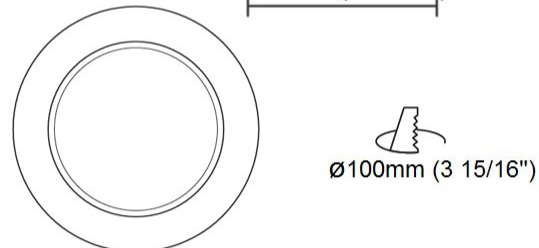

GENERAL

Series: Dixit
Subseries: Dixit RA11
Brand: Ivela
Division: Architectural
Mounting Type: Recessed
Mounting Location: Ceiling
Subcategory: Downlight

PHYSICAL

Shape: Round
Diameter (mm): 110
Diameter (in): 4 5/16
Height (mm): 70
Height (in): 2 3/4
Min. Recessing Depth (mm): 110
Min. Recessing Depth (in): 4 15/16
Light Distribution: Direct
Weight (kg): 0.6
Weight (lbs): 1.32
Diffuser: Clear Polycarbonate
Fixture Finish: MWH
Fixture Material: Aluminum Die Cast
Cut-out Measurements: 100mm / 3 15/16"

ELECTRICAL

Lamp Type: LED
Total Output Wattage (W): 12 / 18 / 26
Dimming: Tri-Mode (Non-Dimming and Phase Dimming (120Vac only) and 0-10V Dimming)
Driver Included: No
Driver Location: Recessed Housing
Driver Type: Constant Current - Universal
Driver Class: Class 2
Input Voltage (V): 120 - 277
Constant Current (MA): 350 / 500 / 700

LED

Number of LEDs: 1
Color Temperature (°K): 2700 / 3000 / 4000
Max. Delivered Lumen (lm): 1513 / 2092 / 2759
CRI: >85 CRI
Efficiency (%): 89
Lamp Life (hrs): 50000
Upon Request: 3500K upon request

OPTICAL

Optic°: 55
Adjustability: Fixed
Upon Request: Optic 18° or 30° (mirror-metallized) / 70° (white)

RATINGS AND CERTIFICATIONS

Certified By: Certified for North American Standards
IP rating: IP43
IK Rating: IK08
Glare Rating: ≤ 19